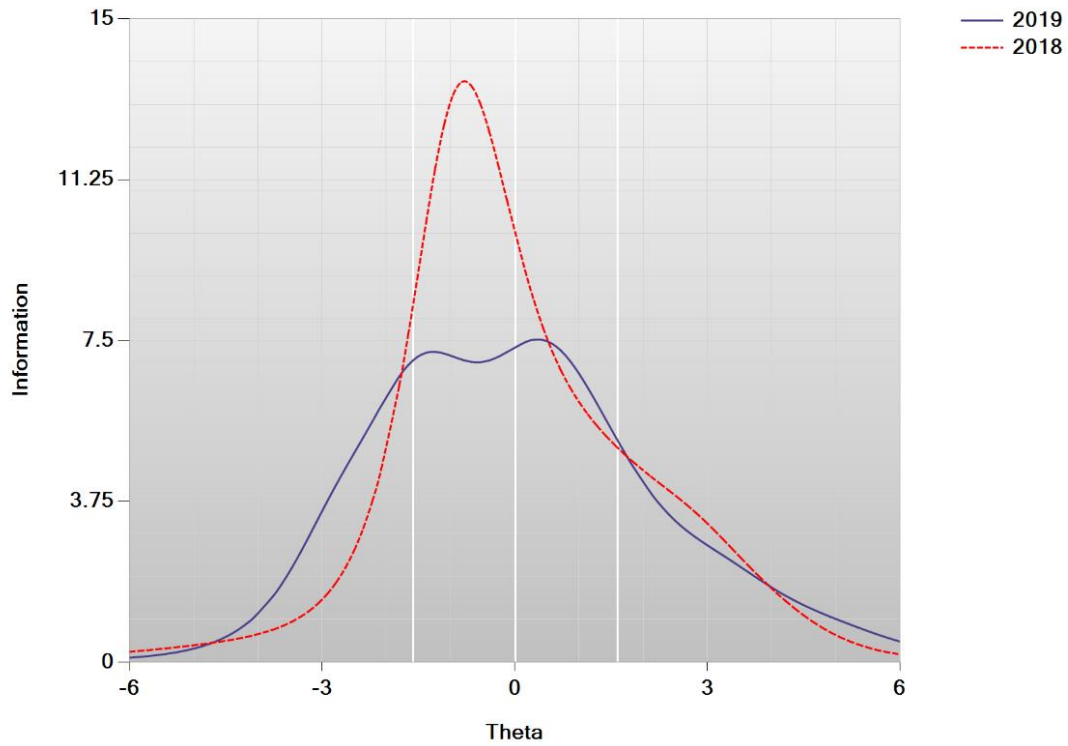

APPENDIX K

TEST CHARACTERISTIC CURVES AND TEST INFORMATION FUNCTIONS

Figure K-1. Test Characteristic Curve—ELA Grade 3

Figure K-2. Test Information Function—ELA Grade 3

Figure K-3. Test Characteristic Curve—ELA Grade 4

Figure K-4. Test Information Function—ELA Grade 4

Figure K-5. Test Characteristic Curve—ELA Grade 5

Figure K-6. Test Information Function—ELA Grade 5

Figure K-7. Test Characteristic Curve—ELA Grade 6

Figure K-8. Test Information Function—ELA Grade 6

Figure K-9. Test Characteristic Curve—ELA Grade 7

Figure K-10. Test Information Function—ELA Grade 7

Figure K-11. Test Characteristic Curve—ELA Grade 8

Figure K-12. Test Information Function—ELA Grade 8

Figure K-13. Test Characteristic Curve—ELA Grade 10